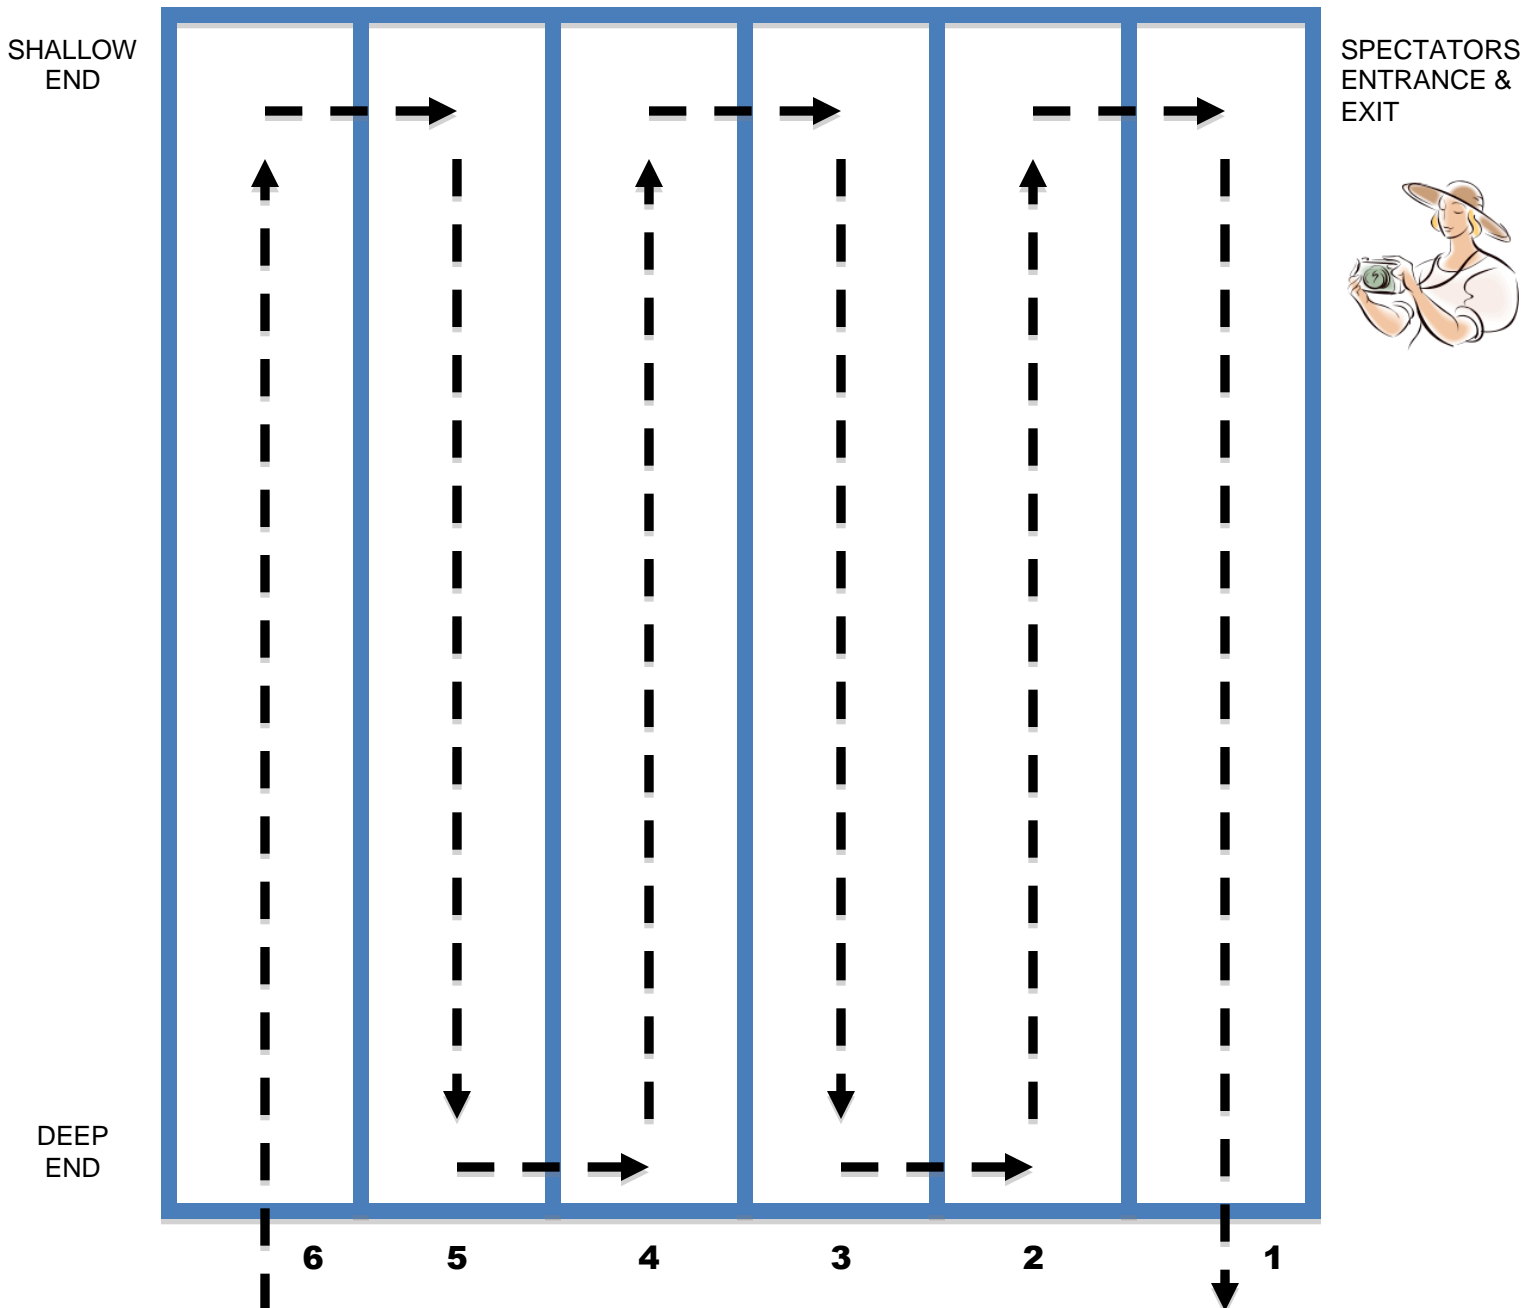

Brennan Park 25 m Swimming Pool

10/11 Group (150 m/6 lengths)

- Swimmers Enter Pool in Lane 6 at 10-second intervals
- Swim one length, touch wall, duck under rope to continue swimming in next lane; continue to Lane 1 (One way lanes)
- Exit from Lane 1

Exit Pool to Transition Area

Blue Heat
Meets at 9:30 AM
150 m
10/11 Year Olds
Individual Male & Female, Relays