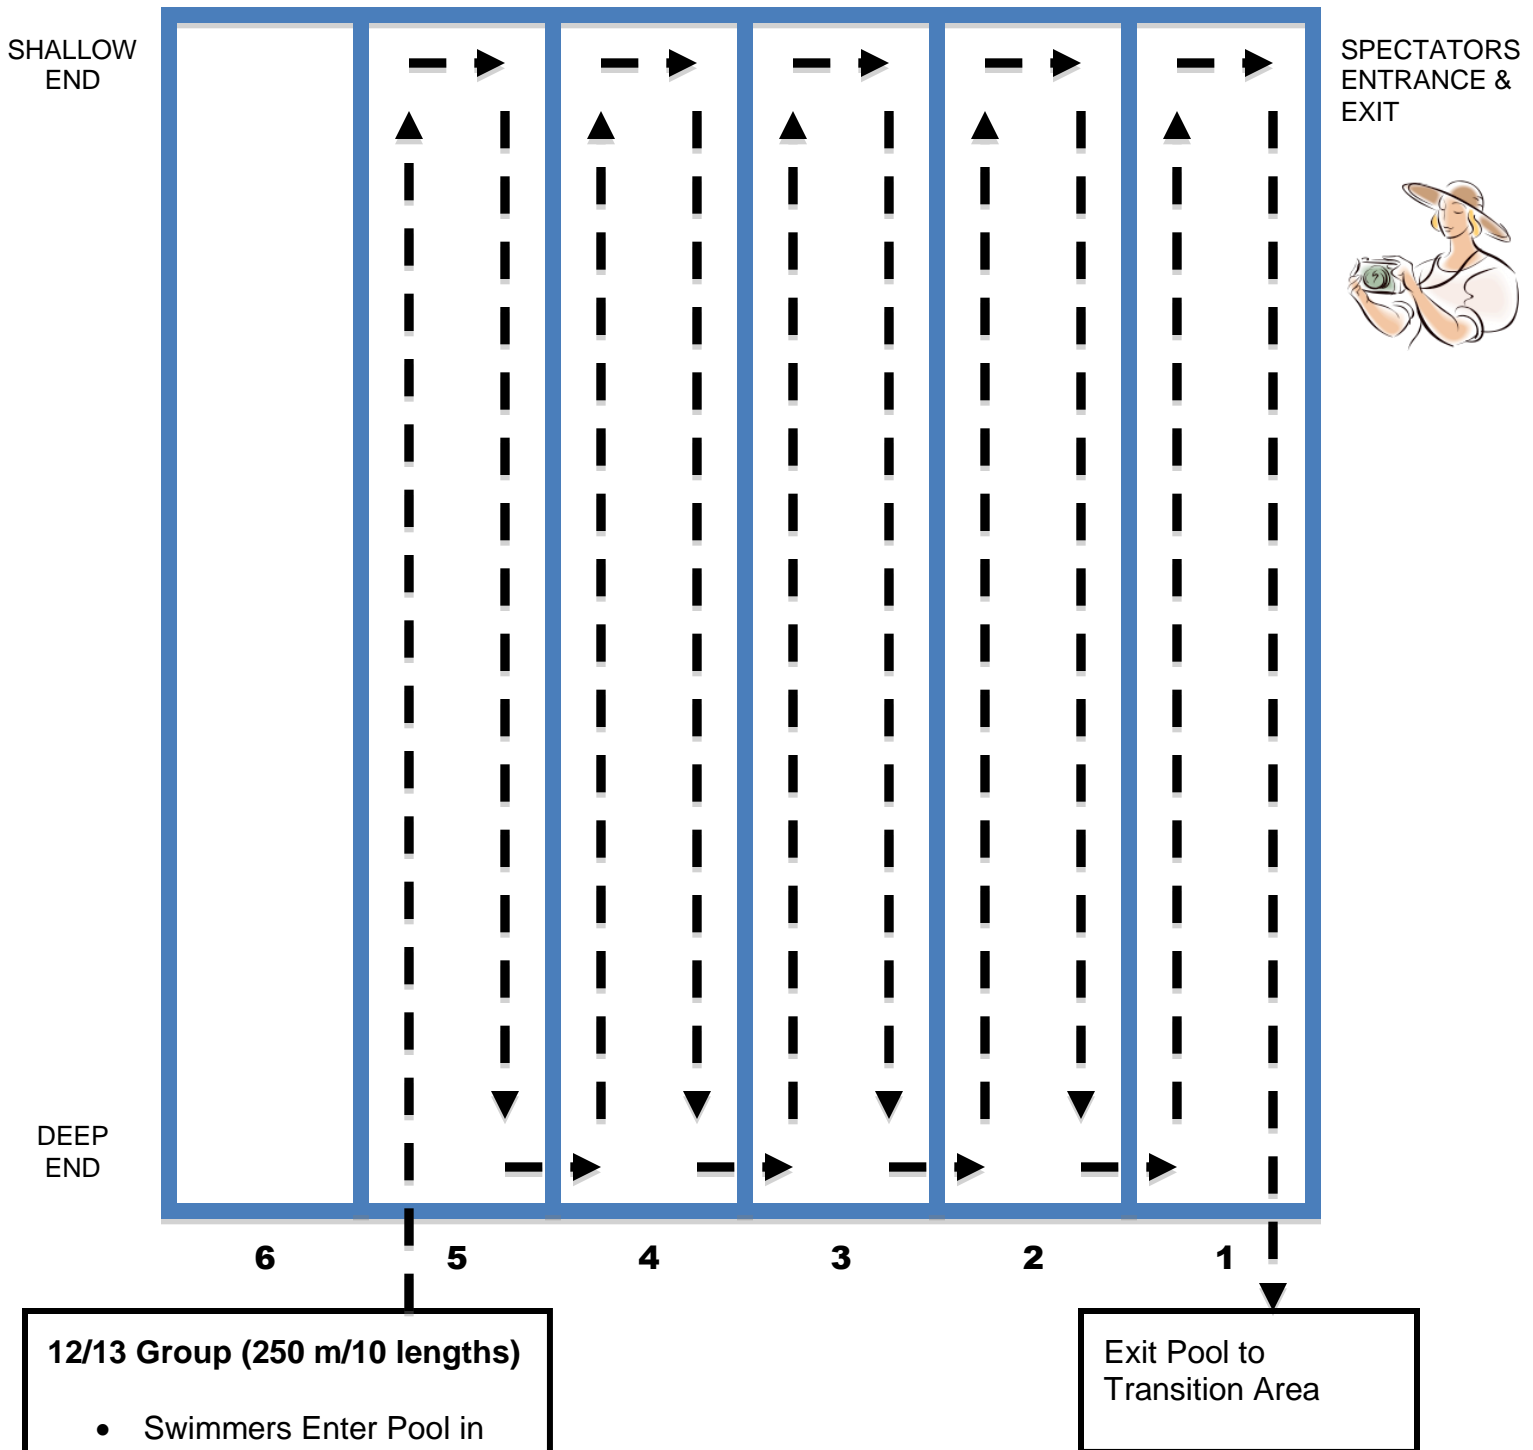

Brennan Park 25 m Swimming Pool

12/13 Group (250 m/10 lengths)

- Swimmers Enter Pool in Lane 5 at 10-second intervals
- Swim one length, touch wall, return in same lane swimming clockwise (Two way lanes)
- Duck under rope into Lane 4; continue to Lane 1
- Exit from Lane 1

Green Heat
Meets at 9:00 AM
250 m
12/13 Year Olds
Individual Male & Female, Relays