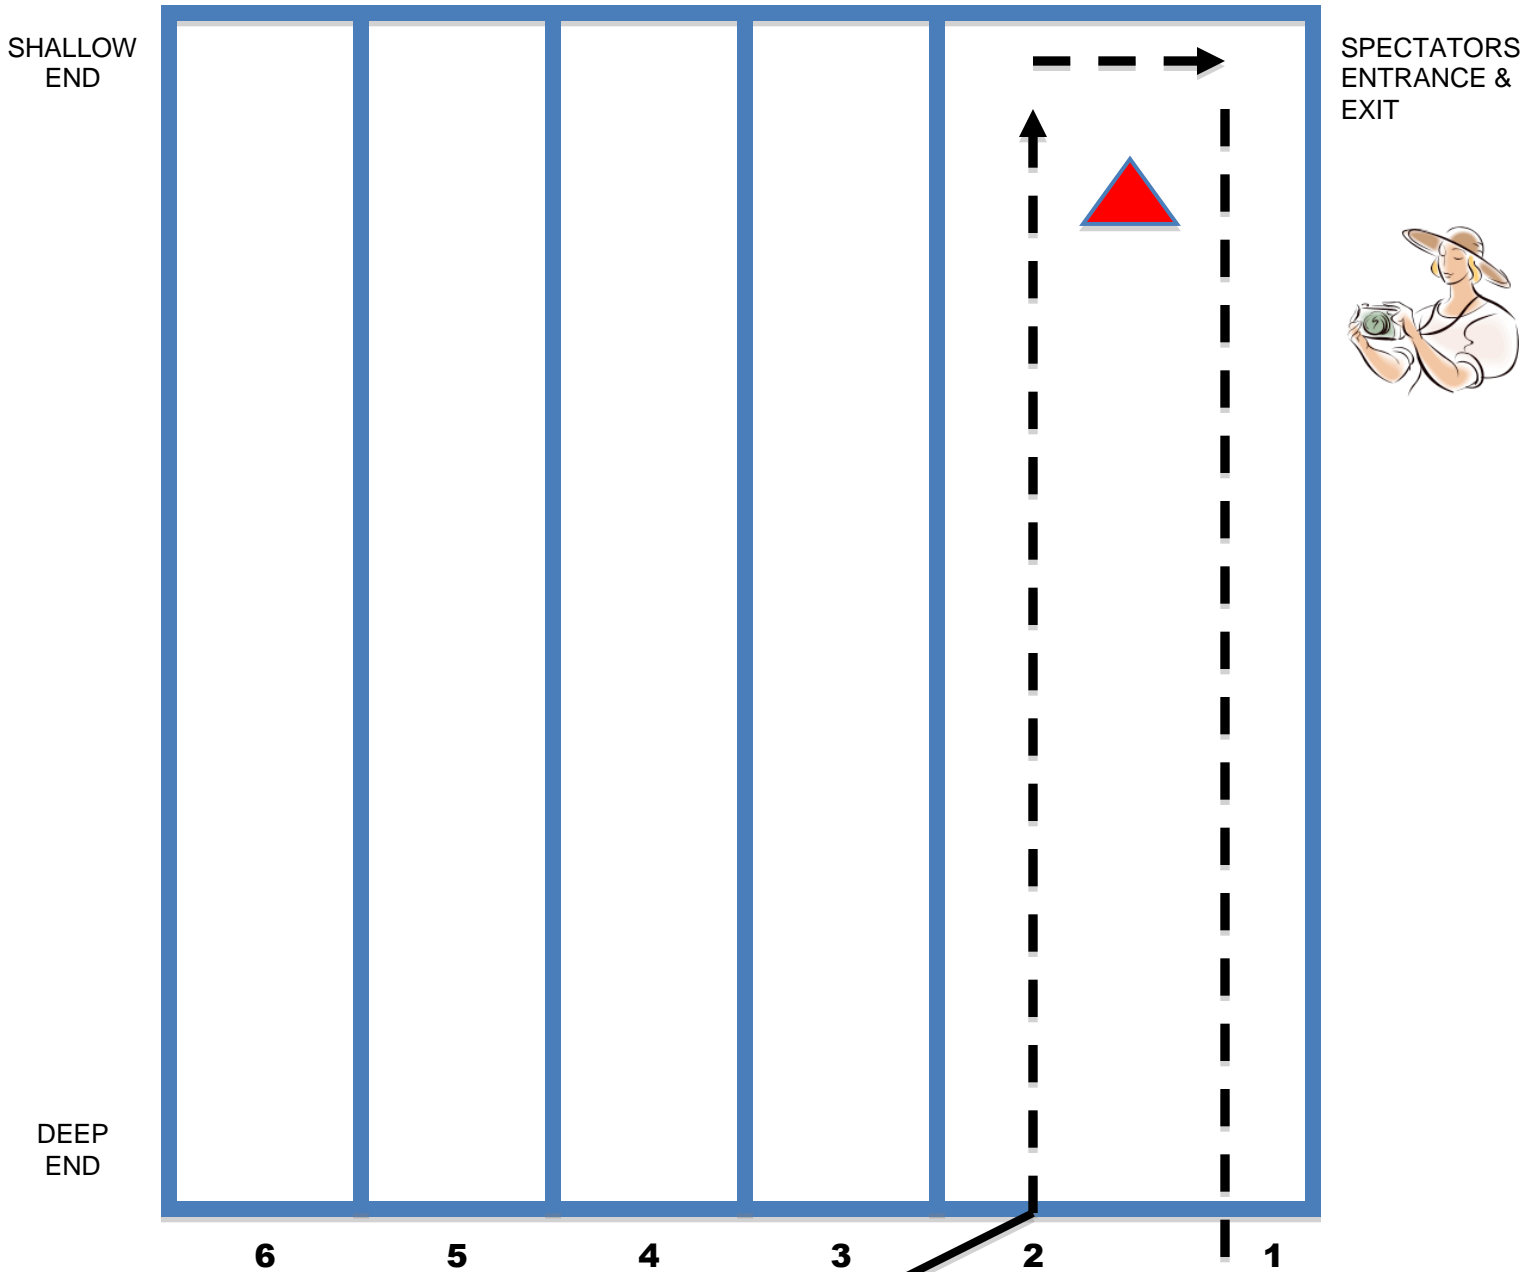

Brennan Park 25 m Swimming Pool

7 & Under (50 m/2 lengths)

- Swimmers Enter Pool in Lane 2 at 10-second intervals
- Swim one length, touch wall, round red pin, and return in Lane 1 (double wide lane)
- Exit in Lane 1

Exit Pool to
Transition Area

**Yellow Heat
Meets at 9:10 AM
50 m
7 & Under
Individual Male &
Female, Relays**