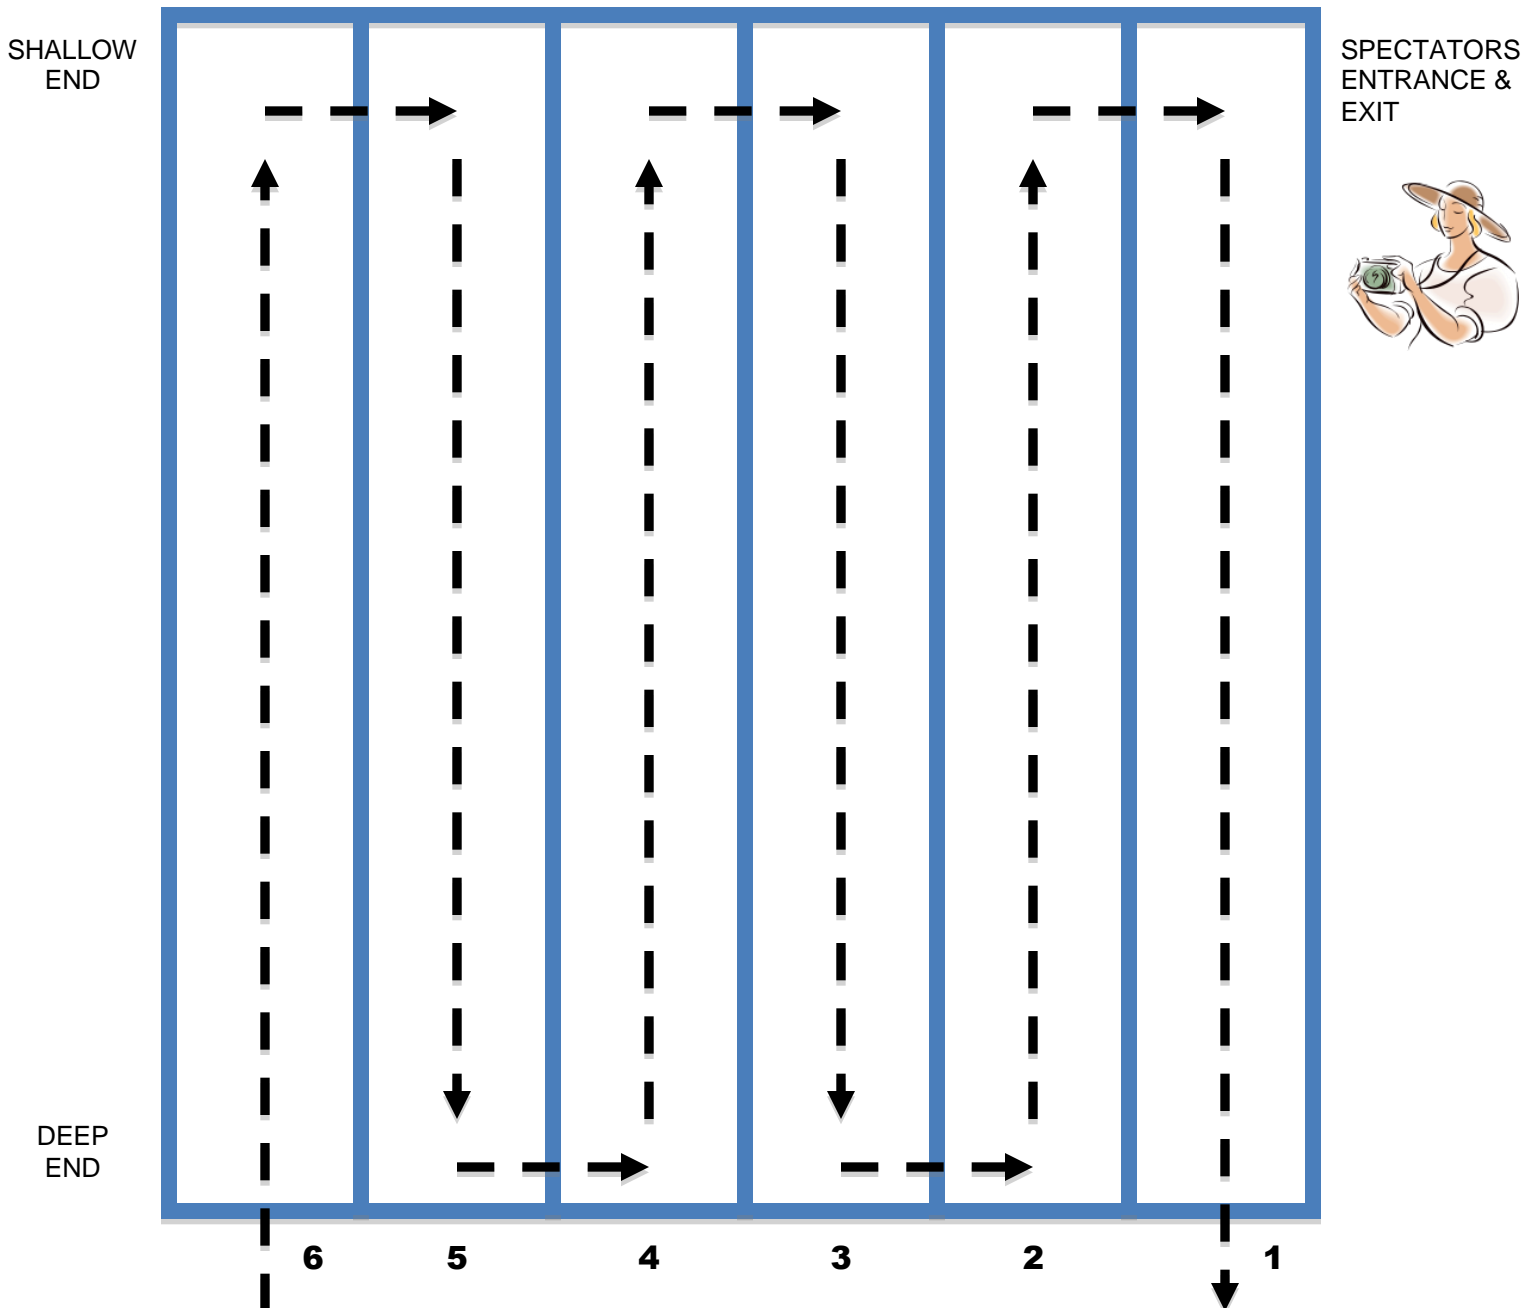

Brennan Park 25 m Swimming Pool

10/11 Group (150 m/6 lengths)

- Swimmers Enter Pool in Lane 6 at 10-second intervals
- Swim one length, touch wall, duck under rope to continue swimming in next lane; continue to Lane 1 (One way lanes)
- Exit from Lane 1

Exit Pool to
Transition Area

Blue Heat
Meets at 9:50 AM
150 m
10/11 Year Olds
Individual Male &
Female, Relays