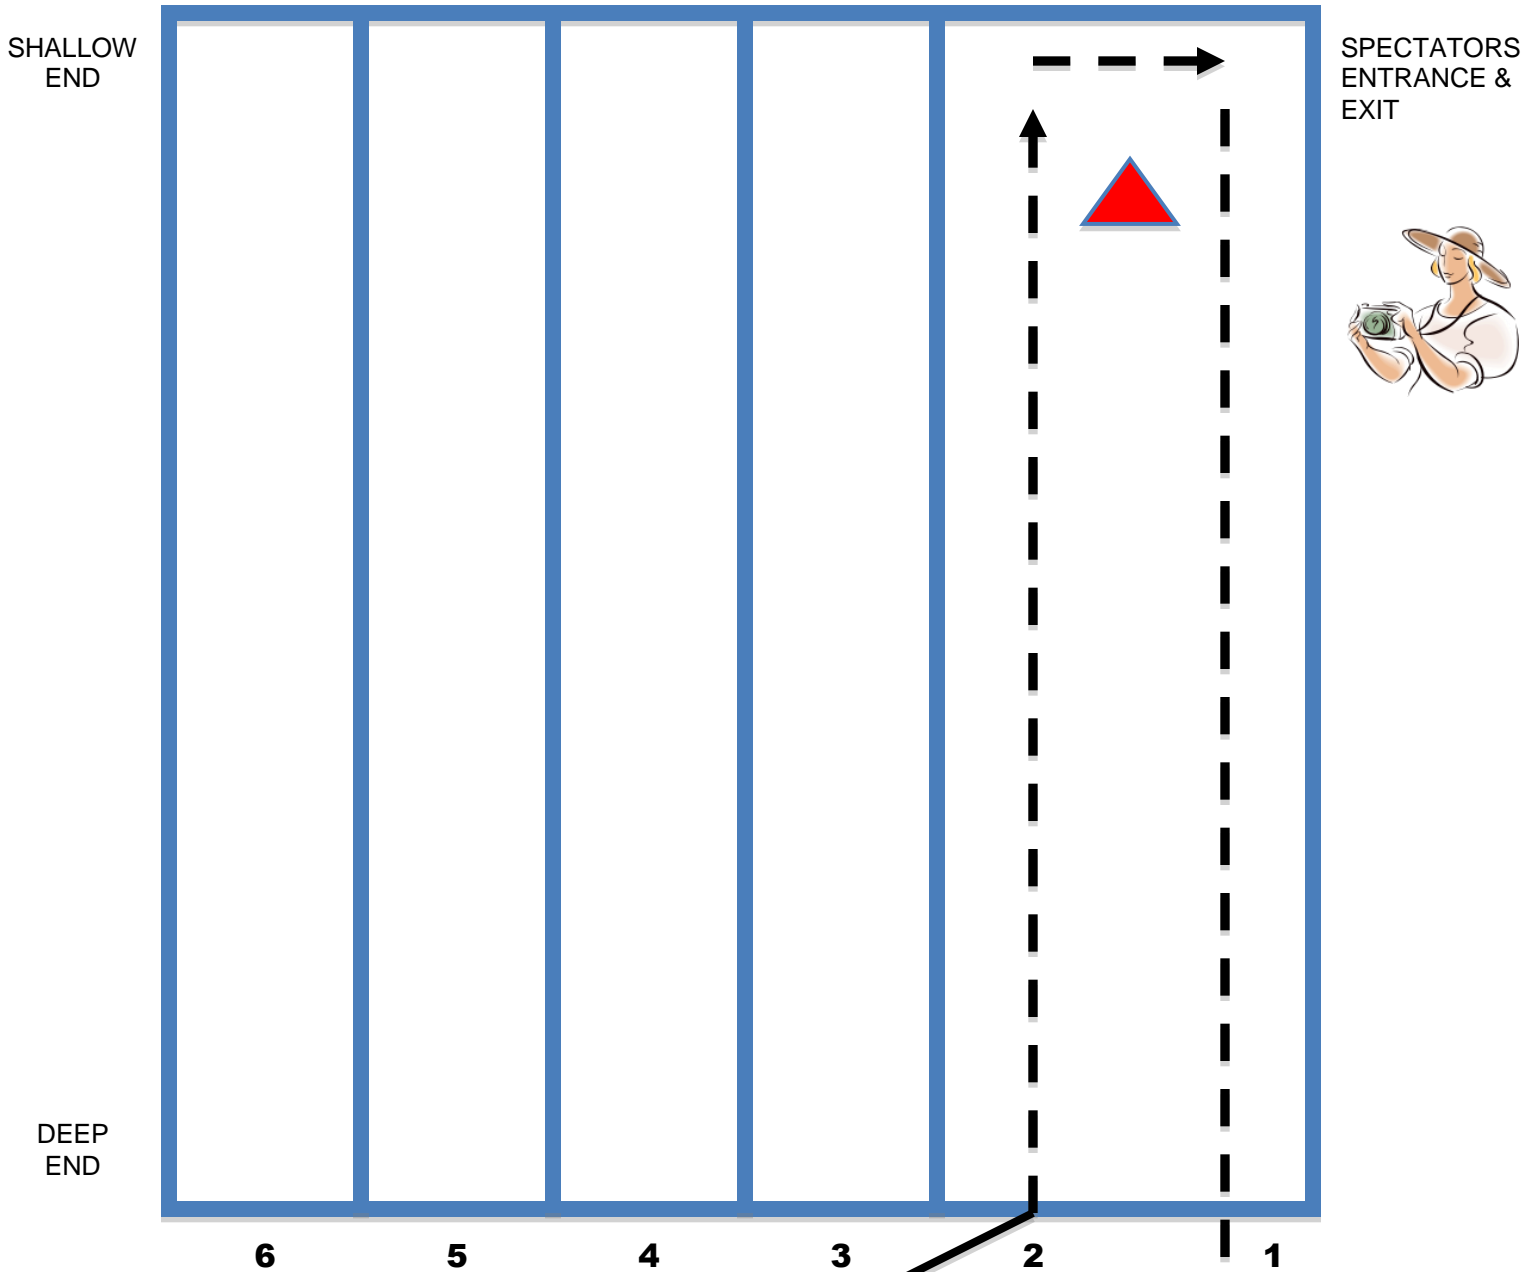

Brennan Park 25 m Swimming Pool

7 & Under (50 m/2 lengths)

- Swimmers Enter Pool in Lane 2 at 10-second intervals
- Swim one length, touch wall, round red pin, and return in Lane 1 (double wide lane)
- Exit in Lane 1

Exit Pool to
Transition Area

**Yellow Heat
Meets at 9:20 AM**

**50 m
7 & Under
Individual Male &
Female, Relays**