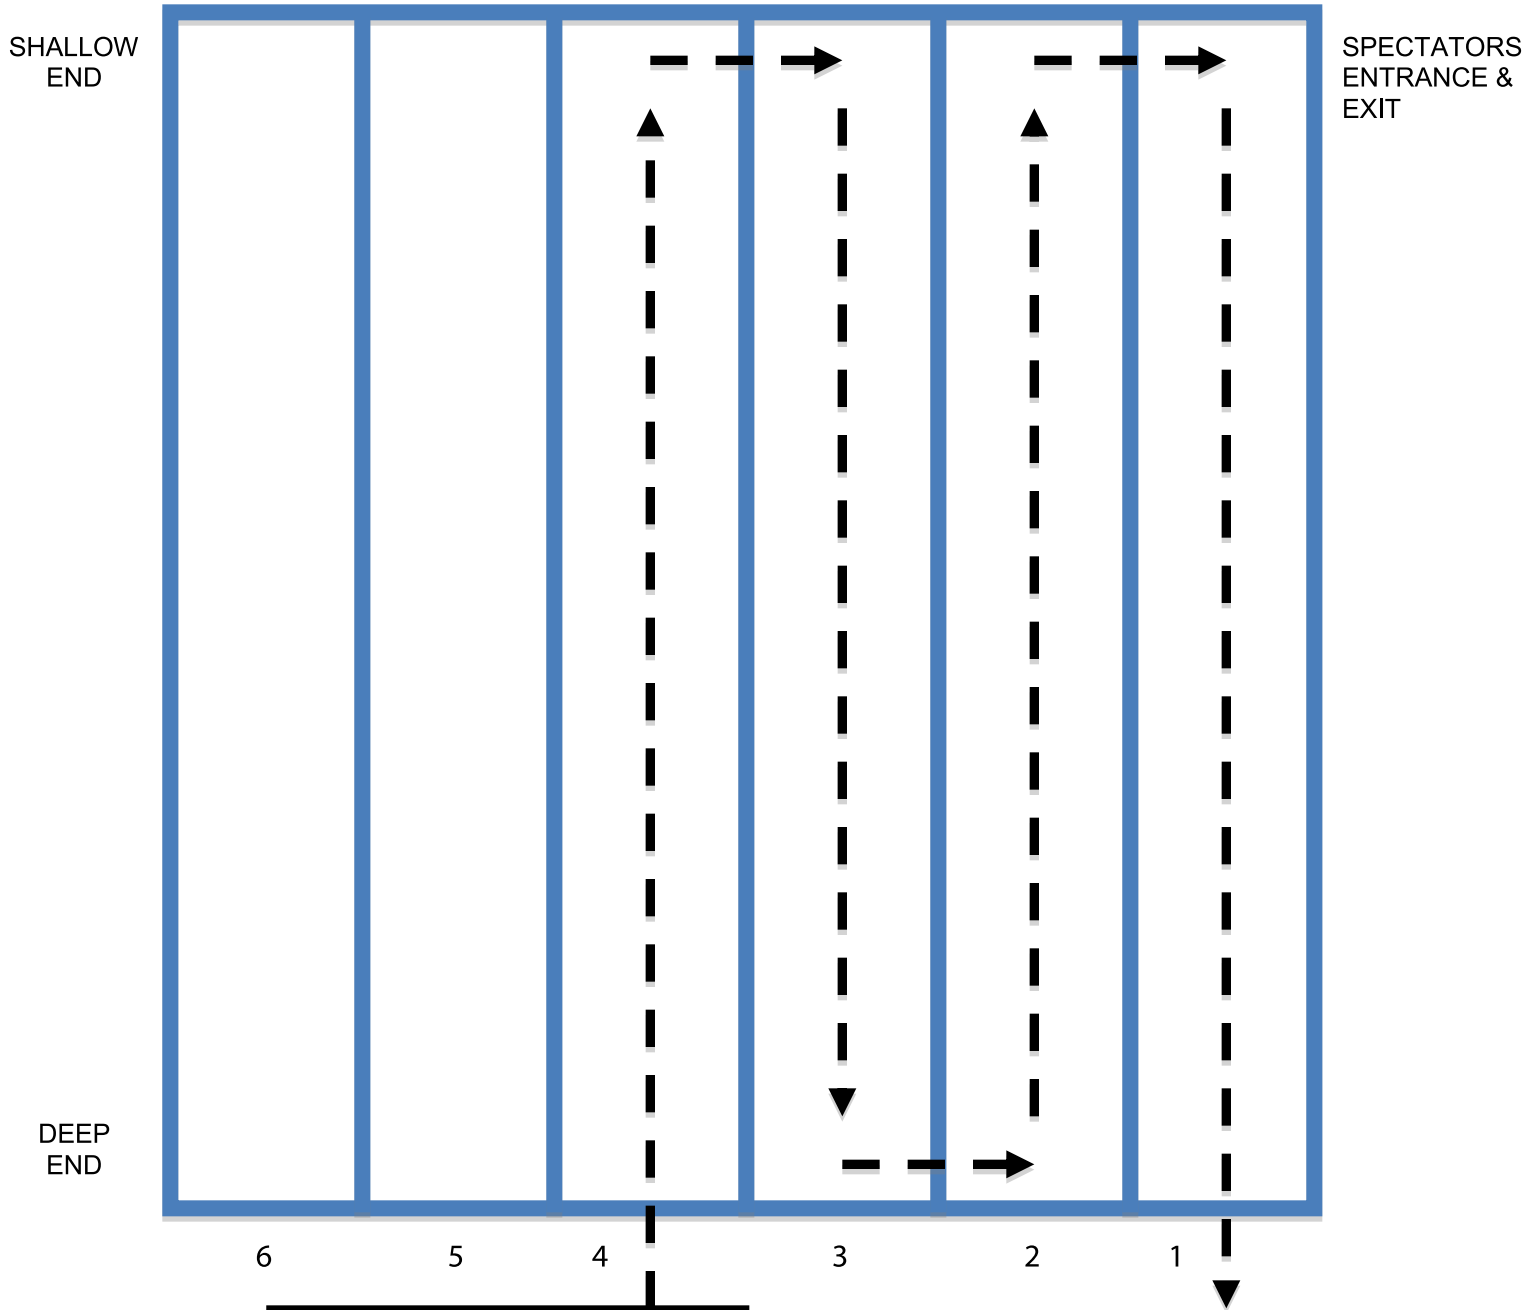

Brennan Park 25 m Swimming Pool

- 8/9 Group (100 m/4 lengths)**
- ☒ Swimmers Enter Pool in Lane 4 at 10-second intervals
 - ☒ Swim one length, touch wall, duck under rope to continue swimming in next lane; continue to Lane 1 (One way lanes)
 - ☒ Exit in Lane 1

**Exit Pool to
Transition Area**

**Green Heat
Meets at 9:20am
8/9 Year Olds (100m)
Male, Female, Relays**