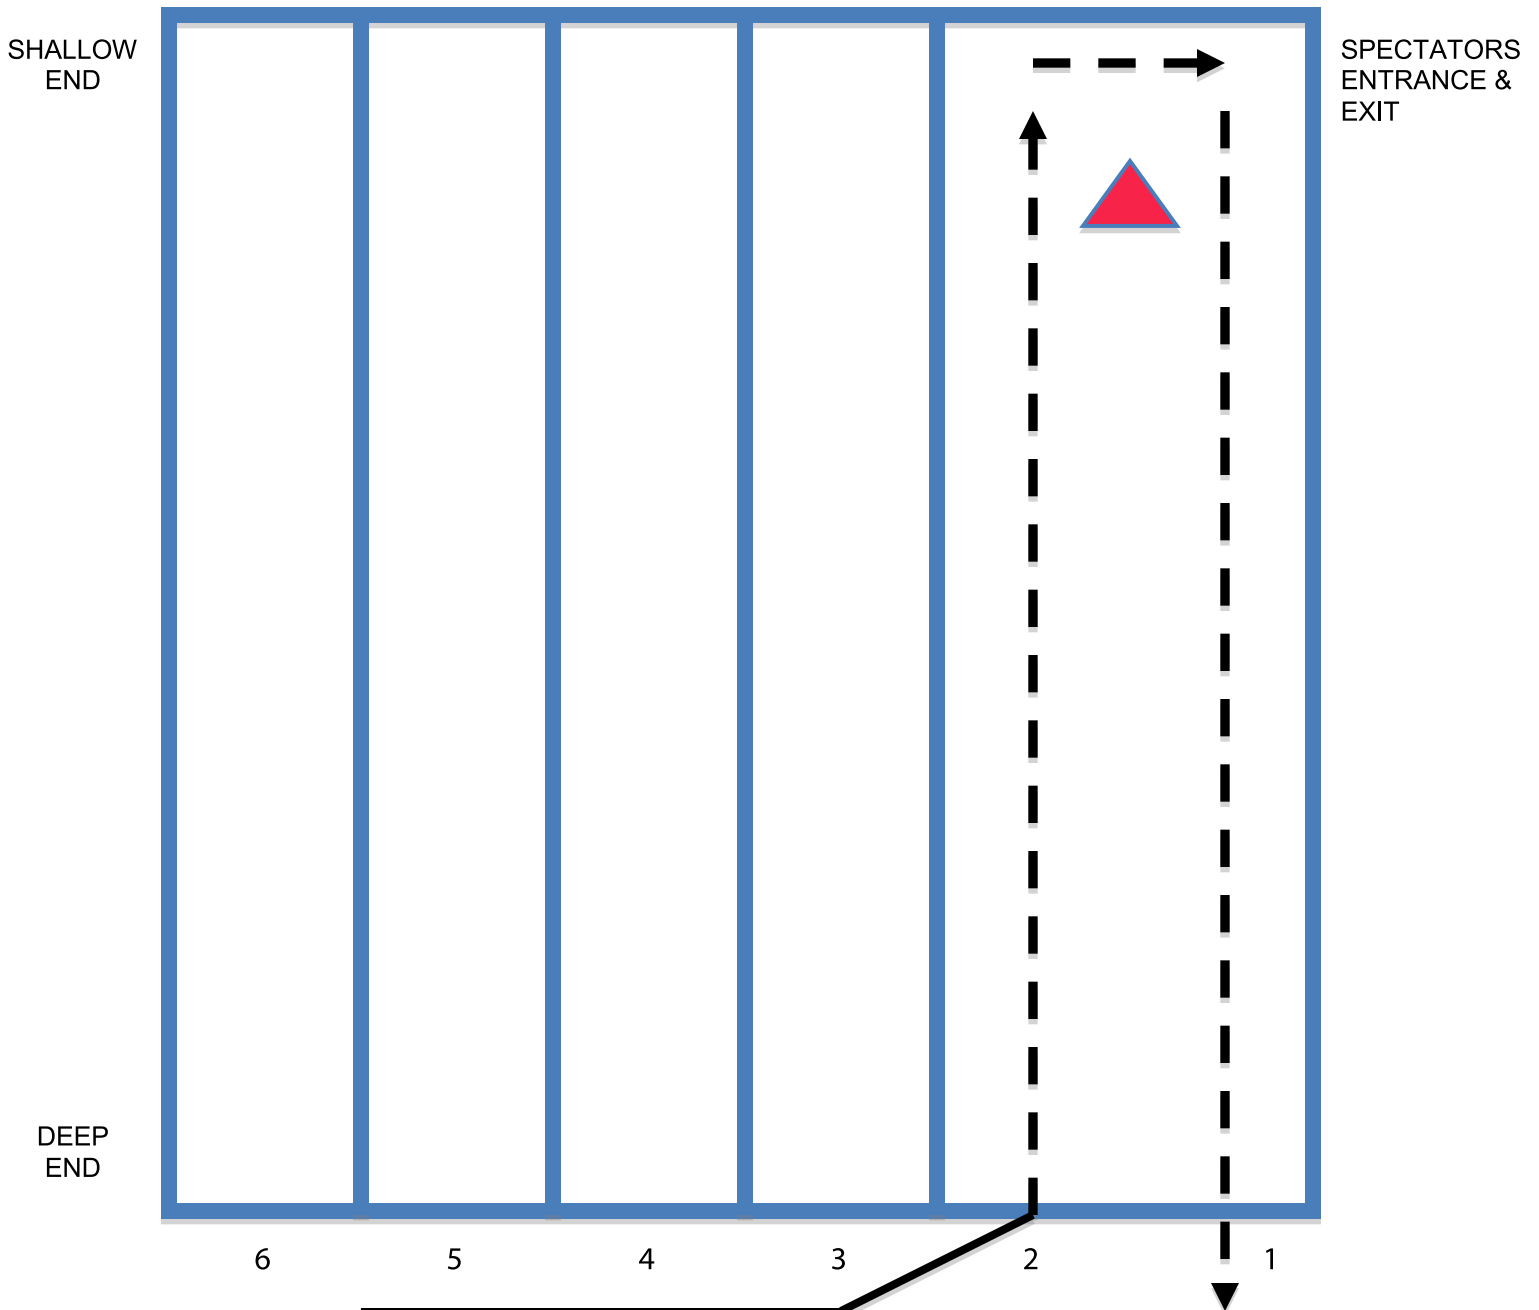

Brennan Park 25 m Swimming Pool

7 & Under (50 m/2 lengths)

- ☒ Swimmers Enter Pool in Lane 2 at 10 second intervals
- ☒ Swim one length, touch wall, round red pin, and return in Lane 1 (double wide lane)
- ☒ Exit in Lane 1

Exit Pool to
Transition Area

**Yellow Heat
Meets at 9:10am**

**7 & Under (50m)
Male, Female, Relays**